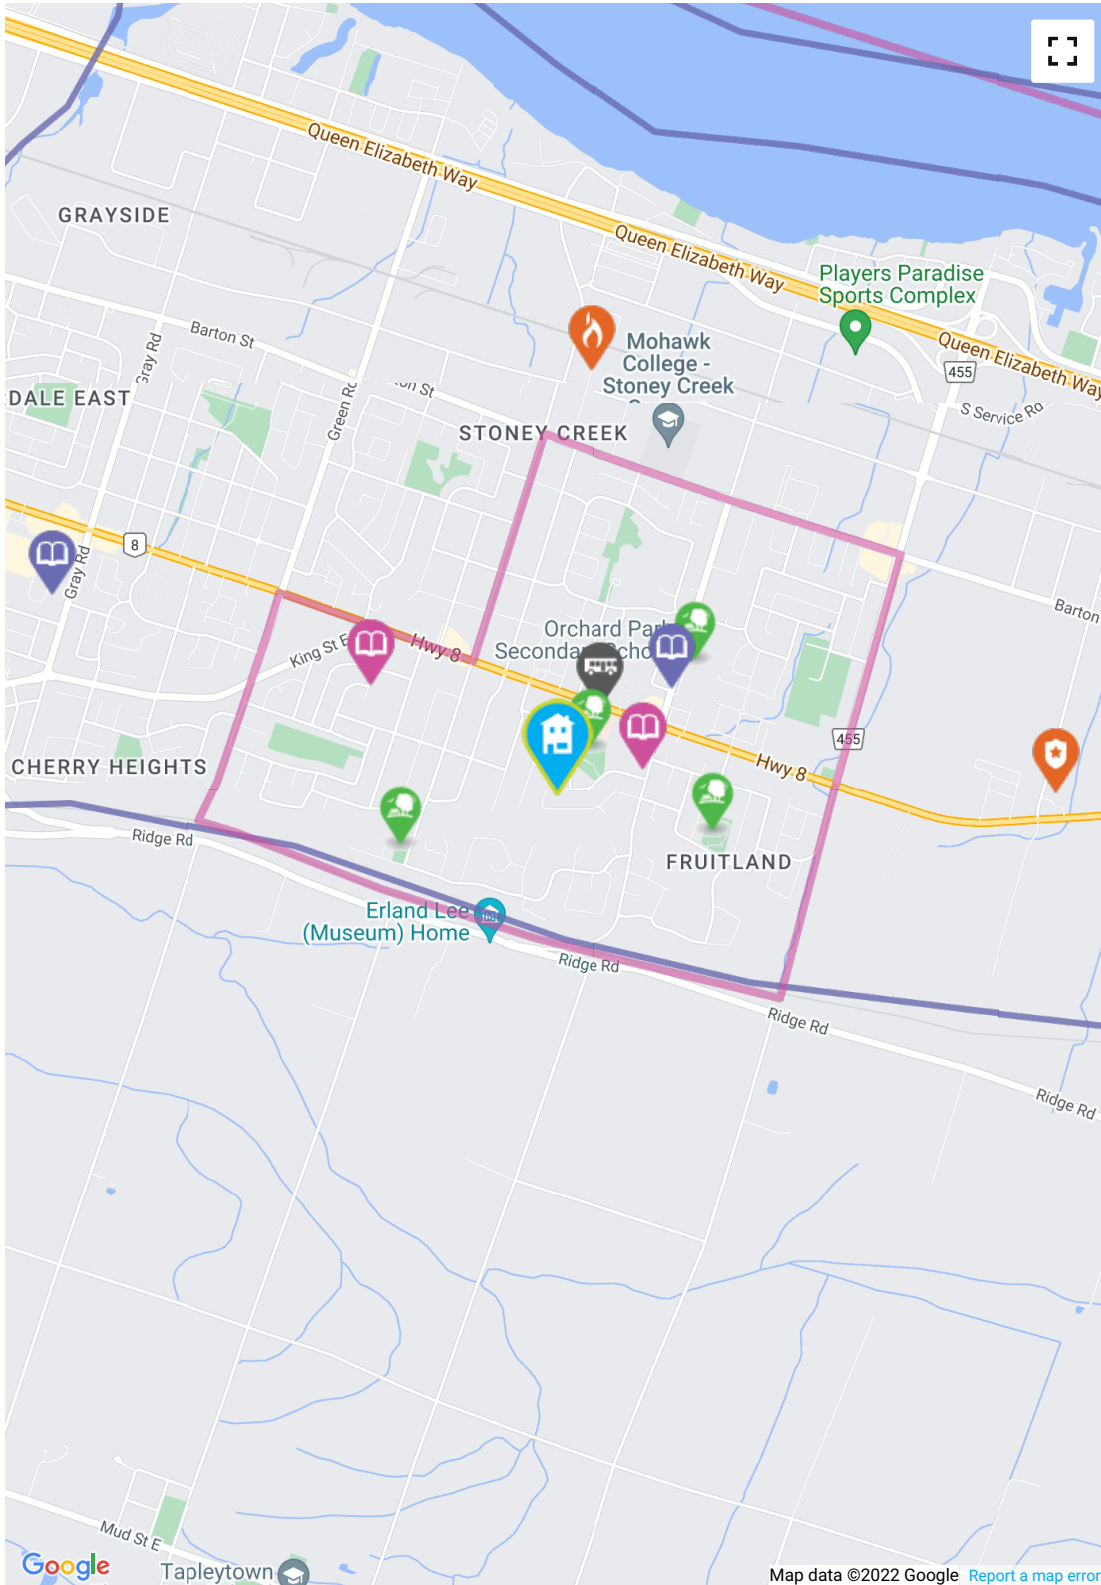

4.57 KM away

<b>Type</b>	Urgent Care
<b>Address</b>	2757 King St E, Hamilton, ON, L8G 5E4, Canada
<b>Phone Number</b>	905-522-1155

<https://www.stjoes.ca...>

### The nearest fire station is Hamilton Fire Station 15

1.88 KM away

**Address** 415 Arvin Avenue, Hamilton, ON L8E

<https://www.hamilton.ca...>

### The nearest police facility is Hamilton / Niagara Regional RCMP

2.17 KM away

**Address** 777 Hamilton Regional Rd 8, Stoney Creek, ON L8E 5J4

<http://www.rcmp-grc.gc.ca...>

- Elementary Schools
- Middle Schools
- High Schools
- Transit
- Safety